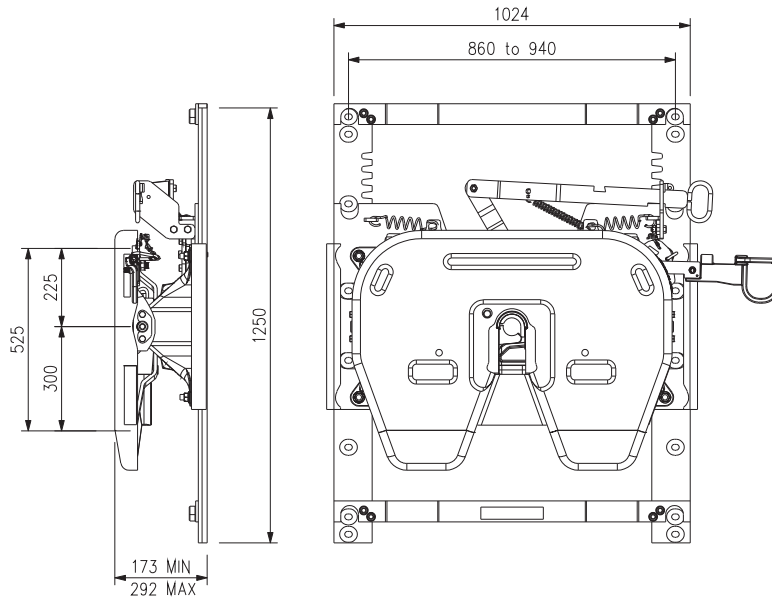

150SF

Lightweight modular slider

FONTAINE
FIFTH WHEEL

150SF

Modular slider base to fit all Fontaine 2" fifthwheels.

Height mm	Weight kg	94/20EC approval no.	Rating D Value	Imposed load
35*	110	e11 94/20*1945	152kN	20 tonne

*Above chassis mounting angle.
Suitable for all Fontaine 2" fifthwheels.

Manual release standard.
Air release optional.

Modular design:
easy to change
fifthwheel height.

Travel 525mm standard
(750mm optional) with
37.5mm increments.

Driver safety - allows
safe and easy coupling
before closing gap for
normal use.