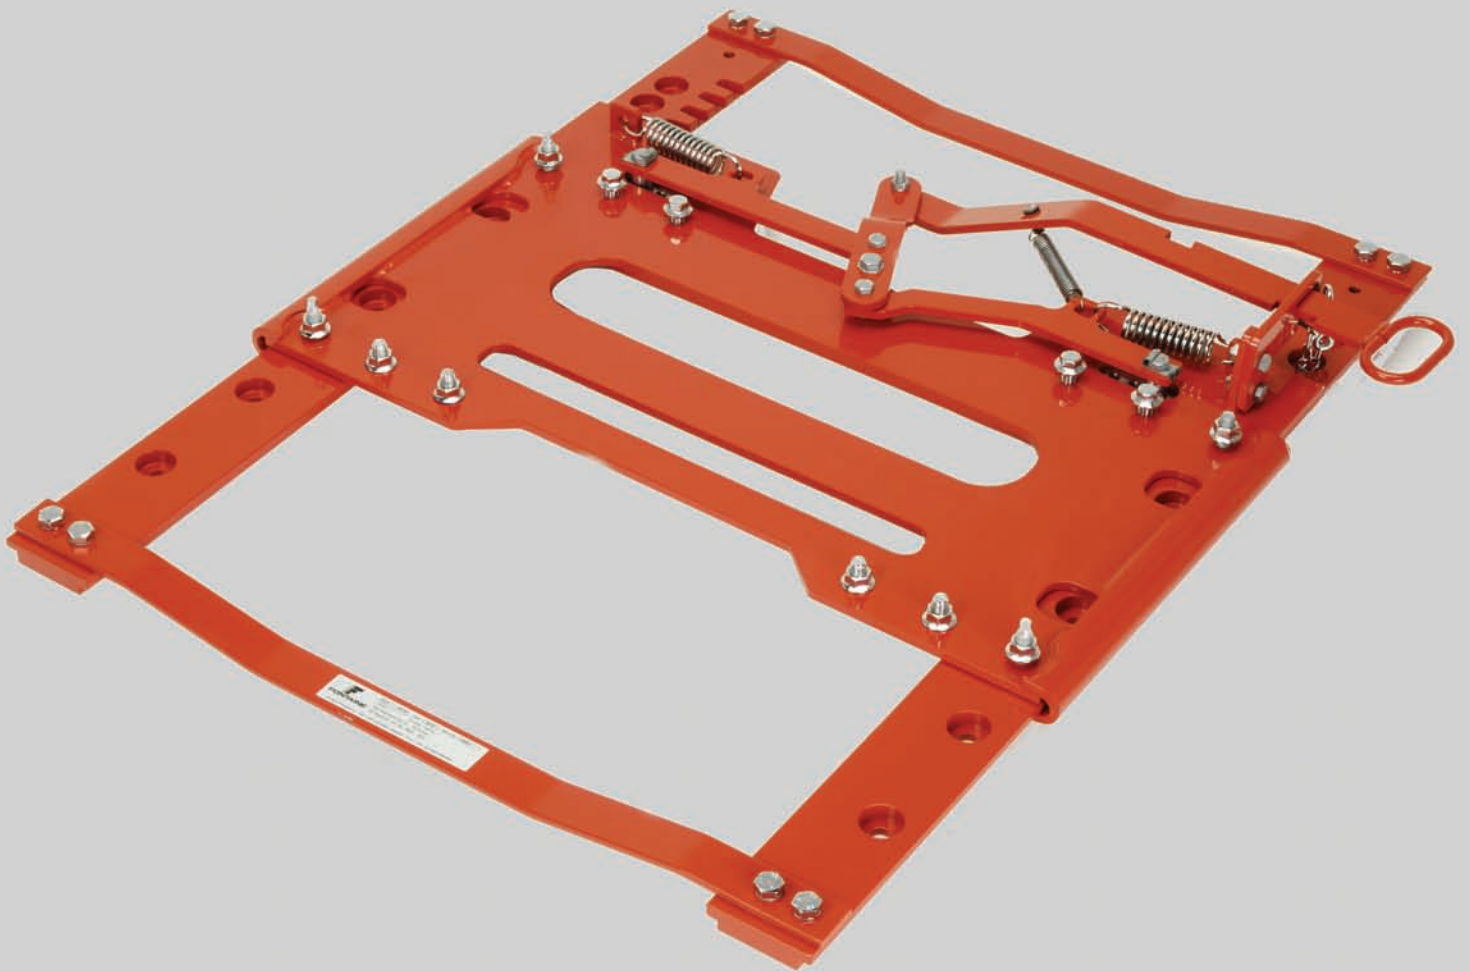

150SF

Lightweight modular slider

FONTAINE
FIFTH WHEEL

150SF

Modular slider base to fit all Fontaine 2" fifthwheels.

Height mm	Weight kg	94/20EC approval no.	Rating D Value	Imposed load
35*	110	e11 94/20*1945	152kN	20 tonne

*Above chassis mounting angle.
Suitable for all Fontaine 2" fifthwheels.

Manual release standard.
Air release optional.

Modular design:
easy to change
fifthwheel height.

Travel 525mm standard
(750mm optional) with
37.5mm increments.

Driver safety - allows
safe and easy coupling
before closing gap for
normal use.